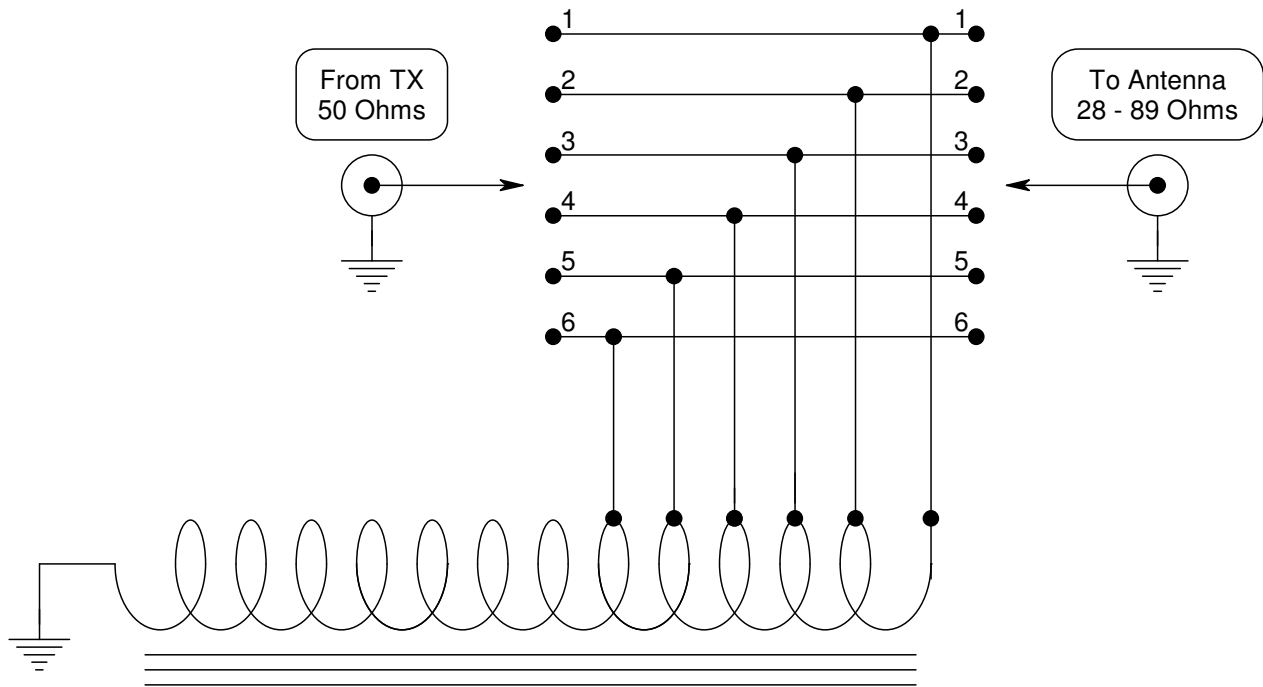

**Ferrite Core RF Transformer for 600 Meters**

23 July 2010  
W5JGV - WD2XSH/7

EE80 - TSF7070 Ferrite Core Transformer, 20 turns #14 THHN solid copper wire.  
Taps at turns 15, 16, 17, 18, 19, and 20.